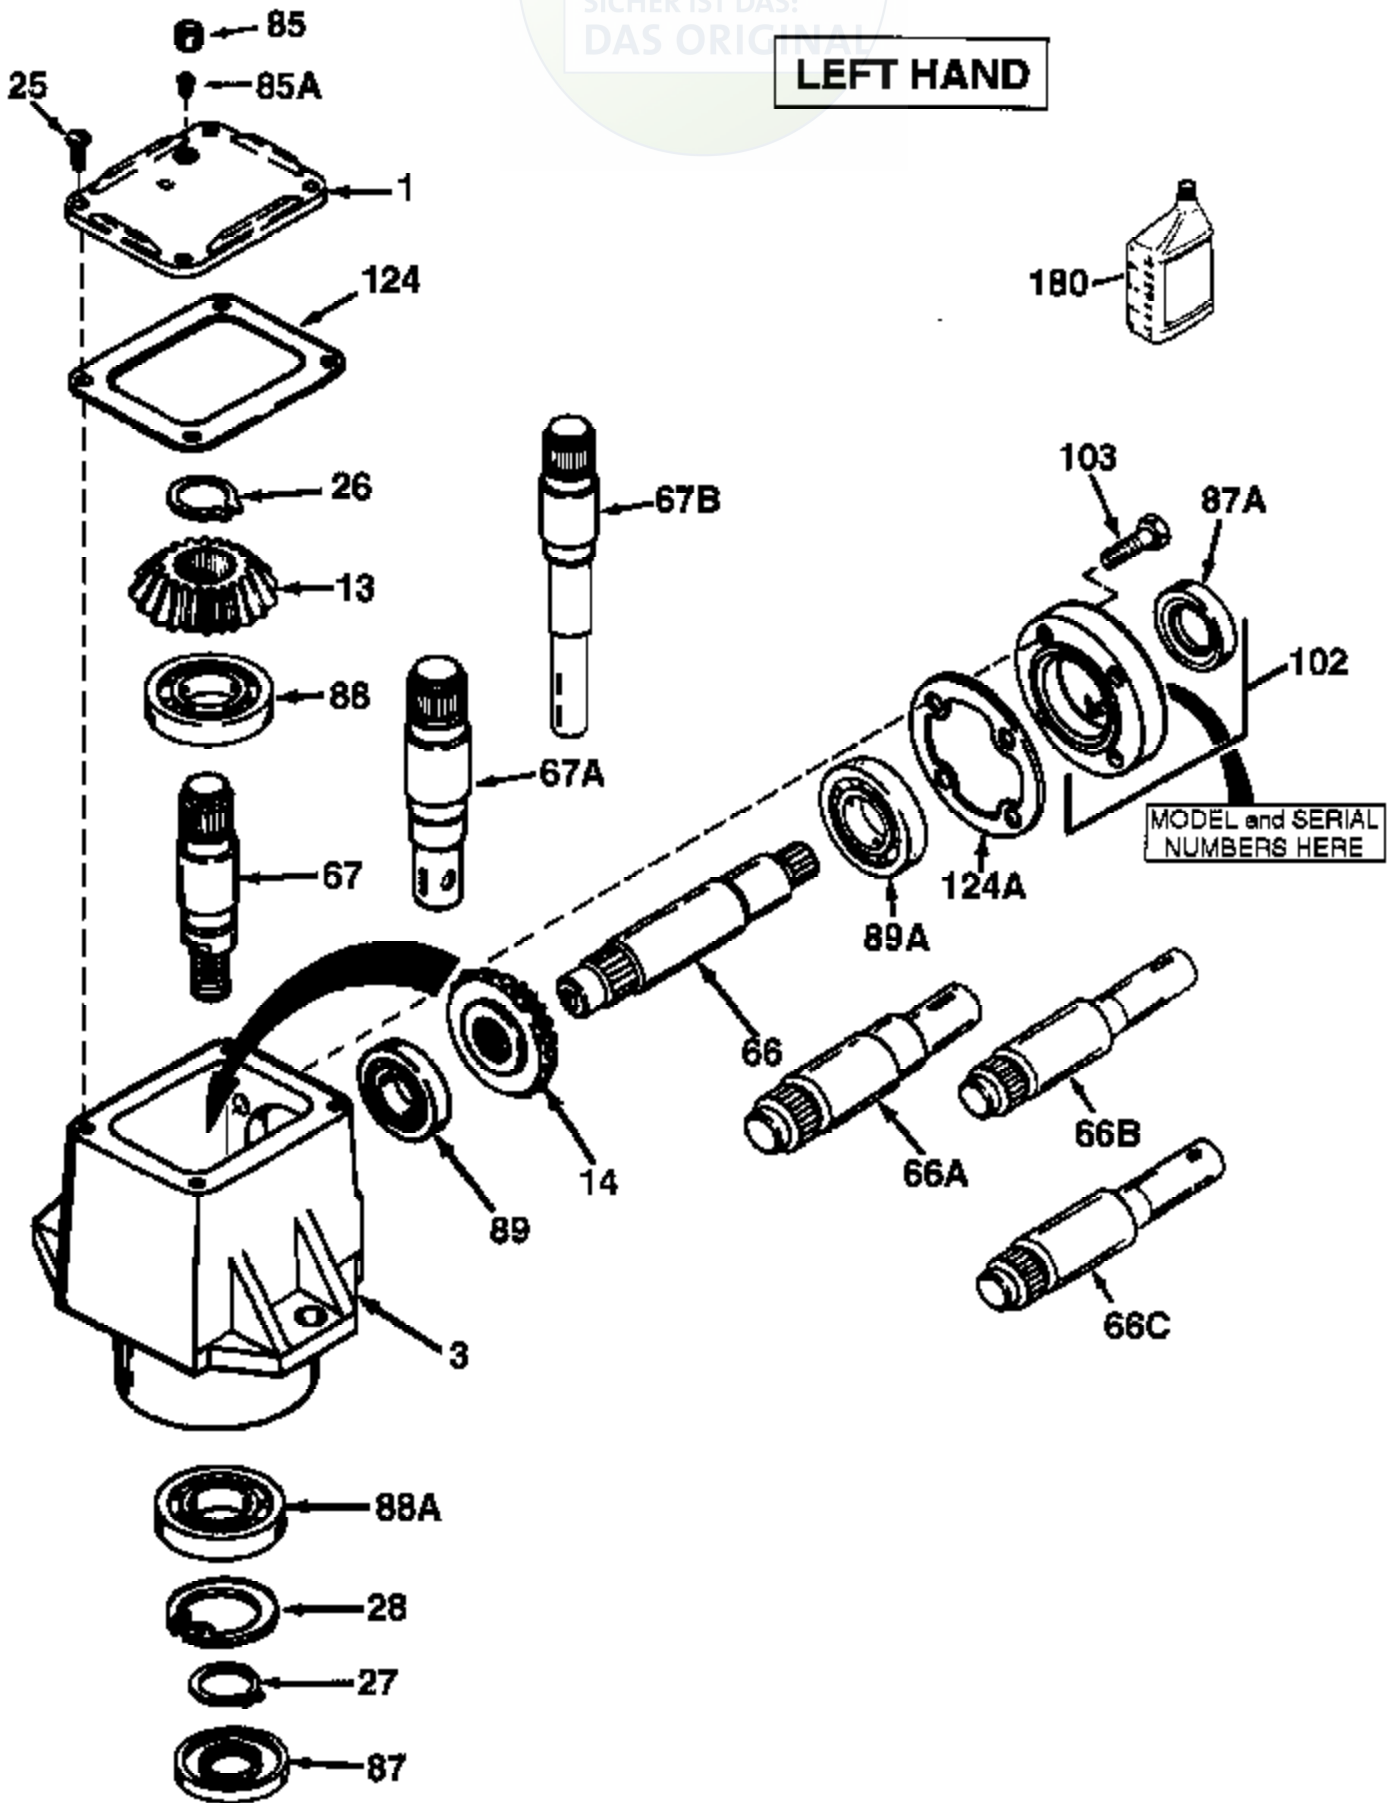

JOIST

SICHER IST DAS:
DAS ORIGINAL

LEFT HAND

Ref #	Part Number	Qty	Description
	794418		Left Hand Head Assembly (Incl. 1 thru 124A)
1	772067		Cover
3	770026A		Right Angle Drive Housing
13	778101A		Miter Gear (17 teeth) (7/8" ID)
25	792025		Screw, 10-24 x 1/2"
26	788018		Retainer Ring
27	788019		Retainer Ring
66B	776062		Input Shaft (5-15/32" long)
67B	776060A		Output Shaft (4-35/64" long)
85	792039		Pipe Plug, 1/8-27 (countersunk headle ss)
87A	788031		Oil Seal
87	788029		Oil Seal
88	780034	1000-1000-023	Ball Bearing
89	780024	Peerless	Ball Bearing
102	786029		Retainer Cap & Seal (Incl. 87A & 103)
103	792026		Screw, 1/4-20 x 7/8"
124A	788030B		Cap Gasket
124	788028		Cover Gasket
180	730229A		Gear Oil 80W90

SICHER IST DAS:
DAS BEI

1000-1000-023 Page 2 of 2
Peerless Ball Bearing